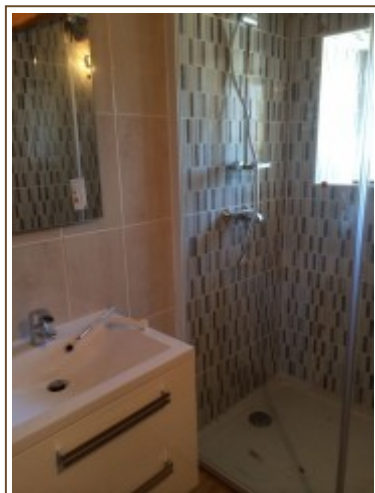

Cottage "la Fageole"

Beautiful cottage in a small village.

5 min from Pont de Montvert

2 chambers + a child room

Owner : Pantel Sophie

Le Village

48220 Fraissinet de Lozère

Phone : 06 74 39 36 10

Email : sophie.pantel@neuf.fr

Maximum capacity : 6

Number of room(s) : 2

Address of the accomodation : Le Village 48220 Fraissinet de Lozère

Opening period :

all year

Tarifs :