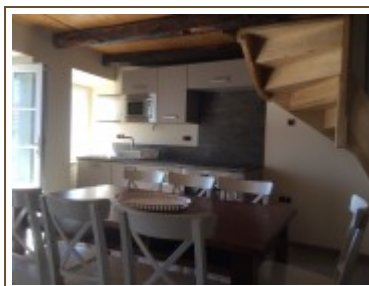

Cottage "la Fageole"

Beautiful cottage in a small village.

5 min from Pont de Montvert

2 chambers + a child room

Owner : Pantel Sophie

Le Village

48220 Fraissinet de Lozère

Phone : 06 74 39 36 10

Email : sophie.pantel@neuf.fr

Maximum capacity : 6

Number of room(s) : 2

Address of the accomodation : Le Village 48220 Fraissinet de Lozère

Opening period :

all year

Tarifs :