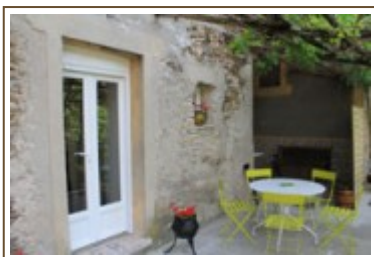

Domaine de Valescure

Nice, functional and comfortable gîte, with an equipped kitchen, a lounge area and two bedrooms, located in the heart of the village Saint Michel de Dèze.

Equipments :

kitchen equipped with electric hotplate, oven, micro wave, dish washer, washing machine. A baby's cot and a baby's chair as well as games and books are at your service.

The 15m² shady terrace will enable you to enjoy your meals or barbecues.

A 3000m² natural area further down the house is perfect for rest, games, relaxation, walk.

Owner : GABRIAC-BORNET Marie-Jeanne

Valescure